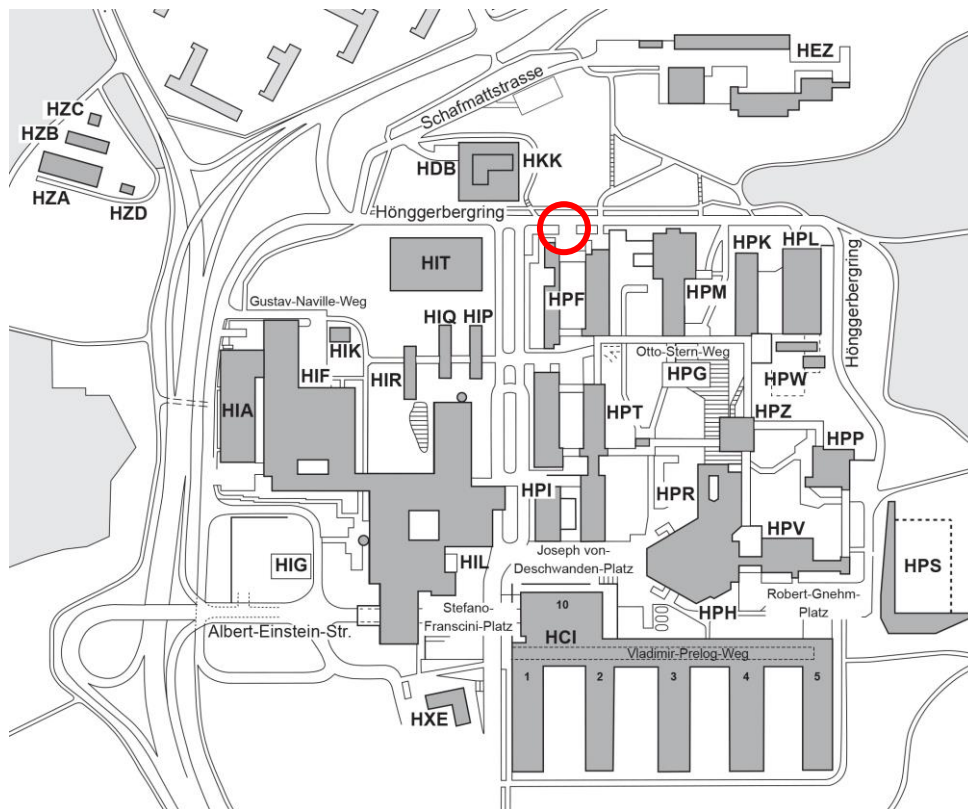

### Individual transport to Empa:

Meeting point at Empa "Empfang" (NEST building) at Überlandstrasse 129 in Dübendorf

Time: **approx. 15:45**

Please carry working dresses! After the exercise, individual return journey from station Dübendorf. Please let me know, if you cannot attend! ([christoph.czaderski@empa.ch](mailto:christoph.czaderski@empa.ch))