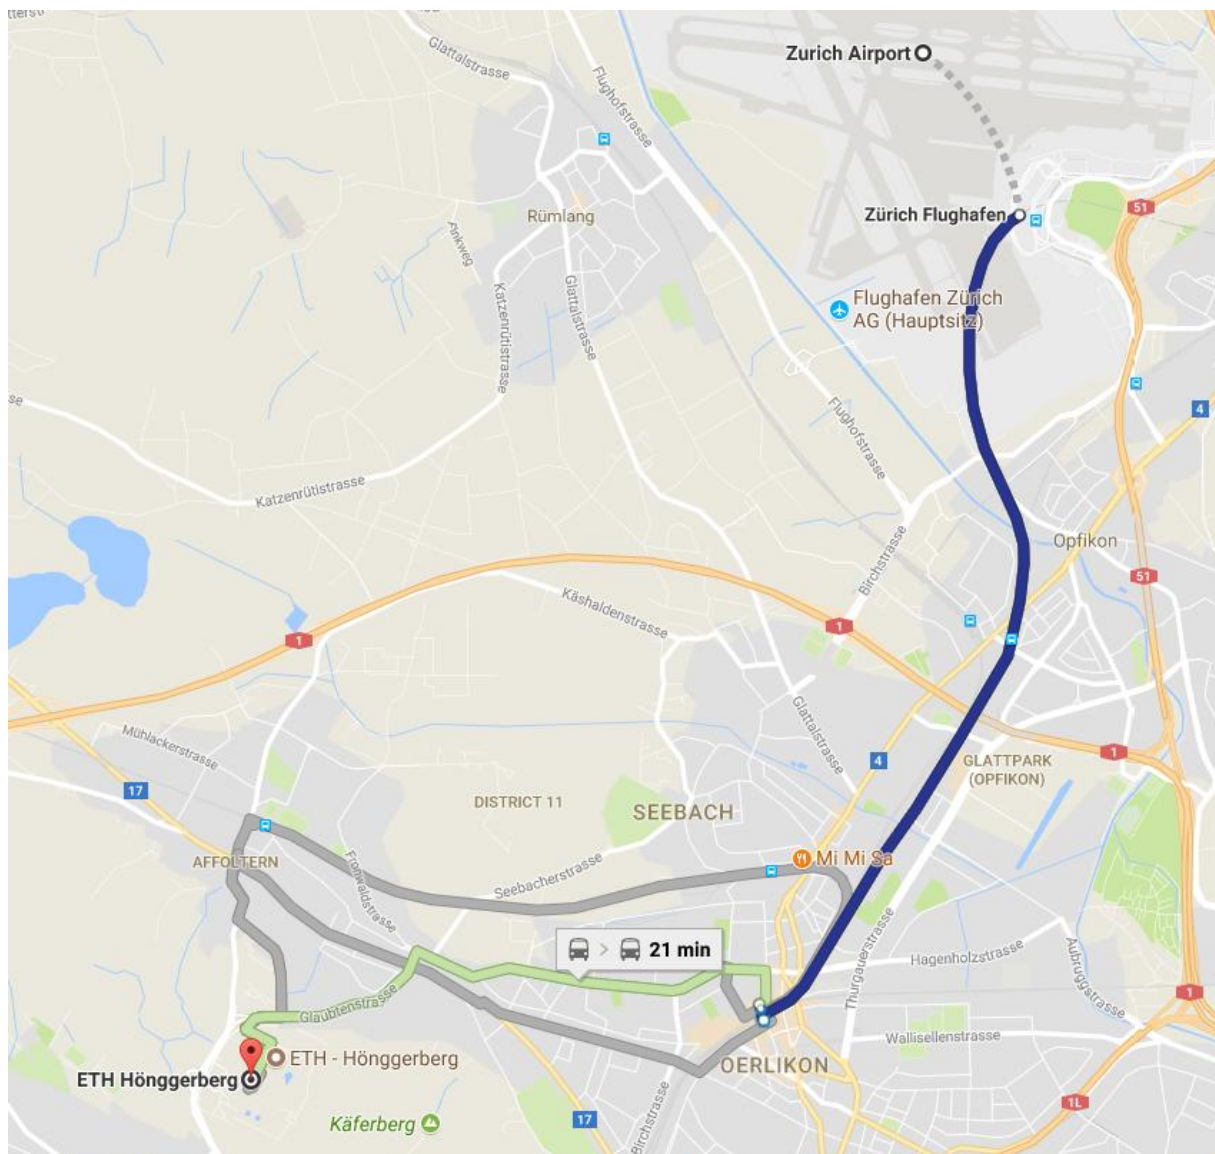

Transportation

The most convenient way to get around in Zurich is to use the public transportation. The most important connections are given below, however for other destinations the “SBB Mobile” app can be downloaded free of charge.

From Zurich Airport to ETH Hönggerberg:

The quickest way from the airport to the Hönggerberg campus would be by taking a train (**S-Bahn**) from the airport until **Oerlikon**, and then taking **Bus 80** until the stop **ETH Hönggerberg**. Alternatively, **Tram 10** can also be used to arrive to Oerlikon from the airport.