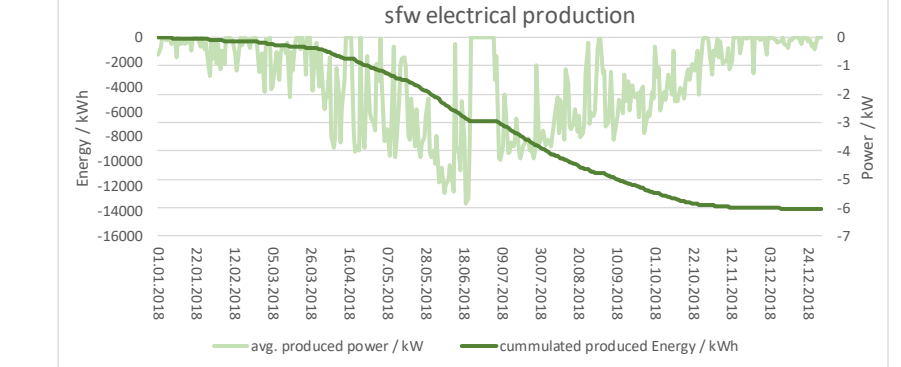

**umar (residential): in operation since 14.05.2018**

**vw (residential): in operation since 21.12.2016**

**dfab (residential): in operation since 27.02.2019**

**sfw (solar fitness and wellness): in operation since 23.11.2017**