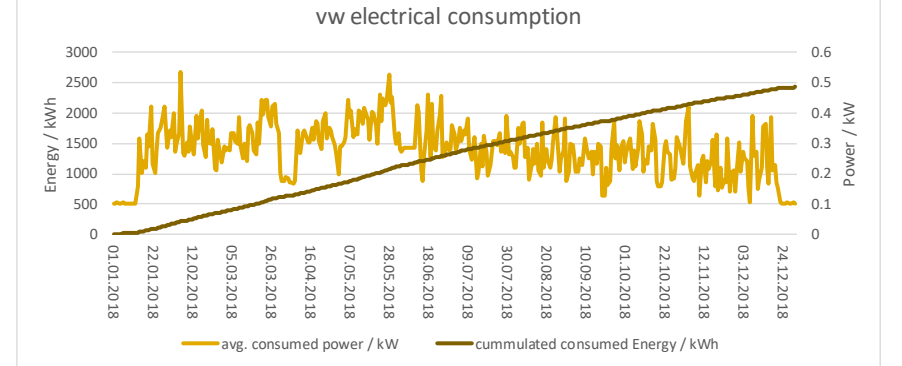

**umar (residential): in operation since 14.05.2018**

**vw (residential): in operation since 21.12.2016**

**dfab (residential): in operation since 27.02.2019**

**sfw (solar fitness and wellness): in operation since 23.11.2017**