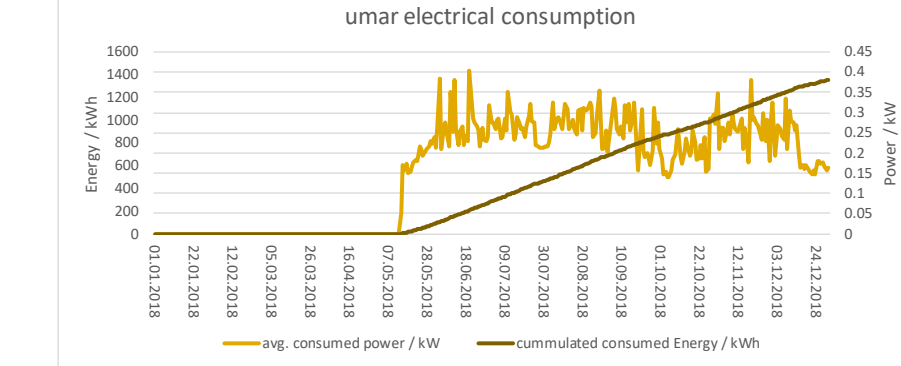

**umar (residential): in operation since 14.05.2018**

**vw (residential): in operation since 21.12.2016**

**dfab (residential): in operation since 27.02.2019**

**sfw (solar fitness and wellness): in operation since 23.11.2017**