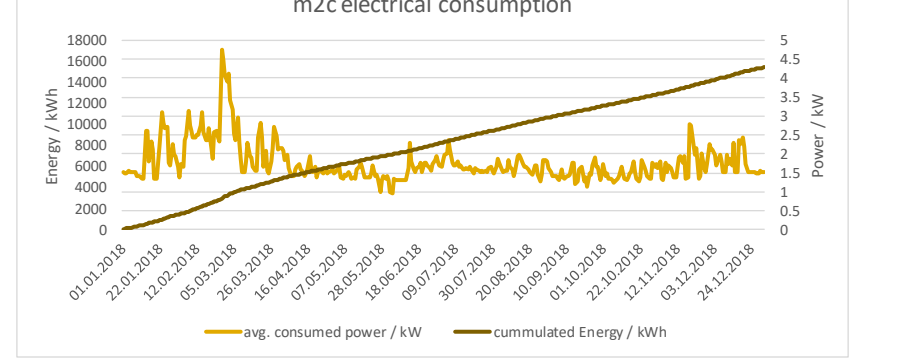

m2c (office): in operation since 21.12.2016