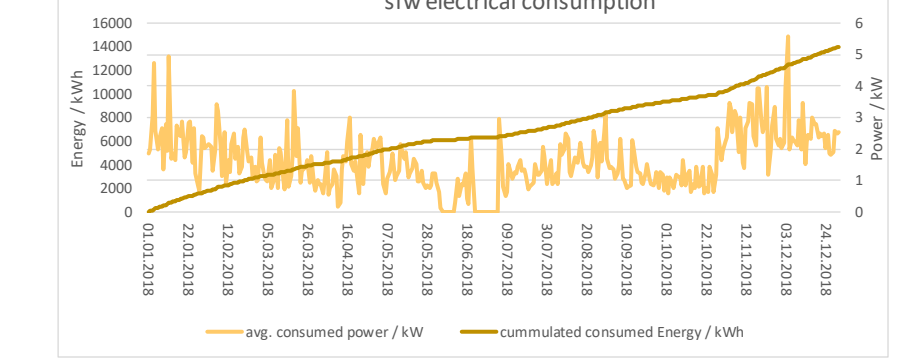

**umar (residential): in operation since 14.05.2018**

**vw (residential): in operation since 21.12.2016**

**dfab (residential): in operation since 27.02.2019**

**sfw (solar fitness and wellness): in operation since 23.11.2017**