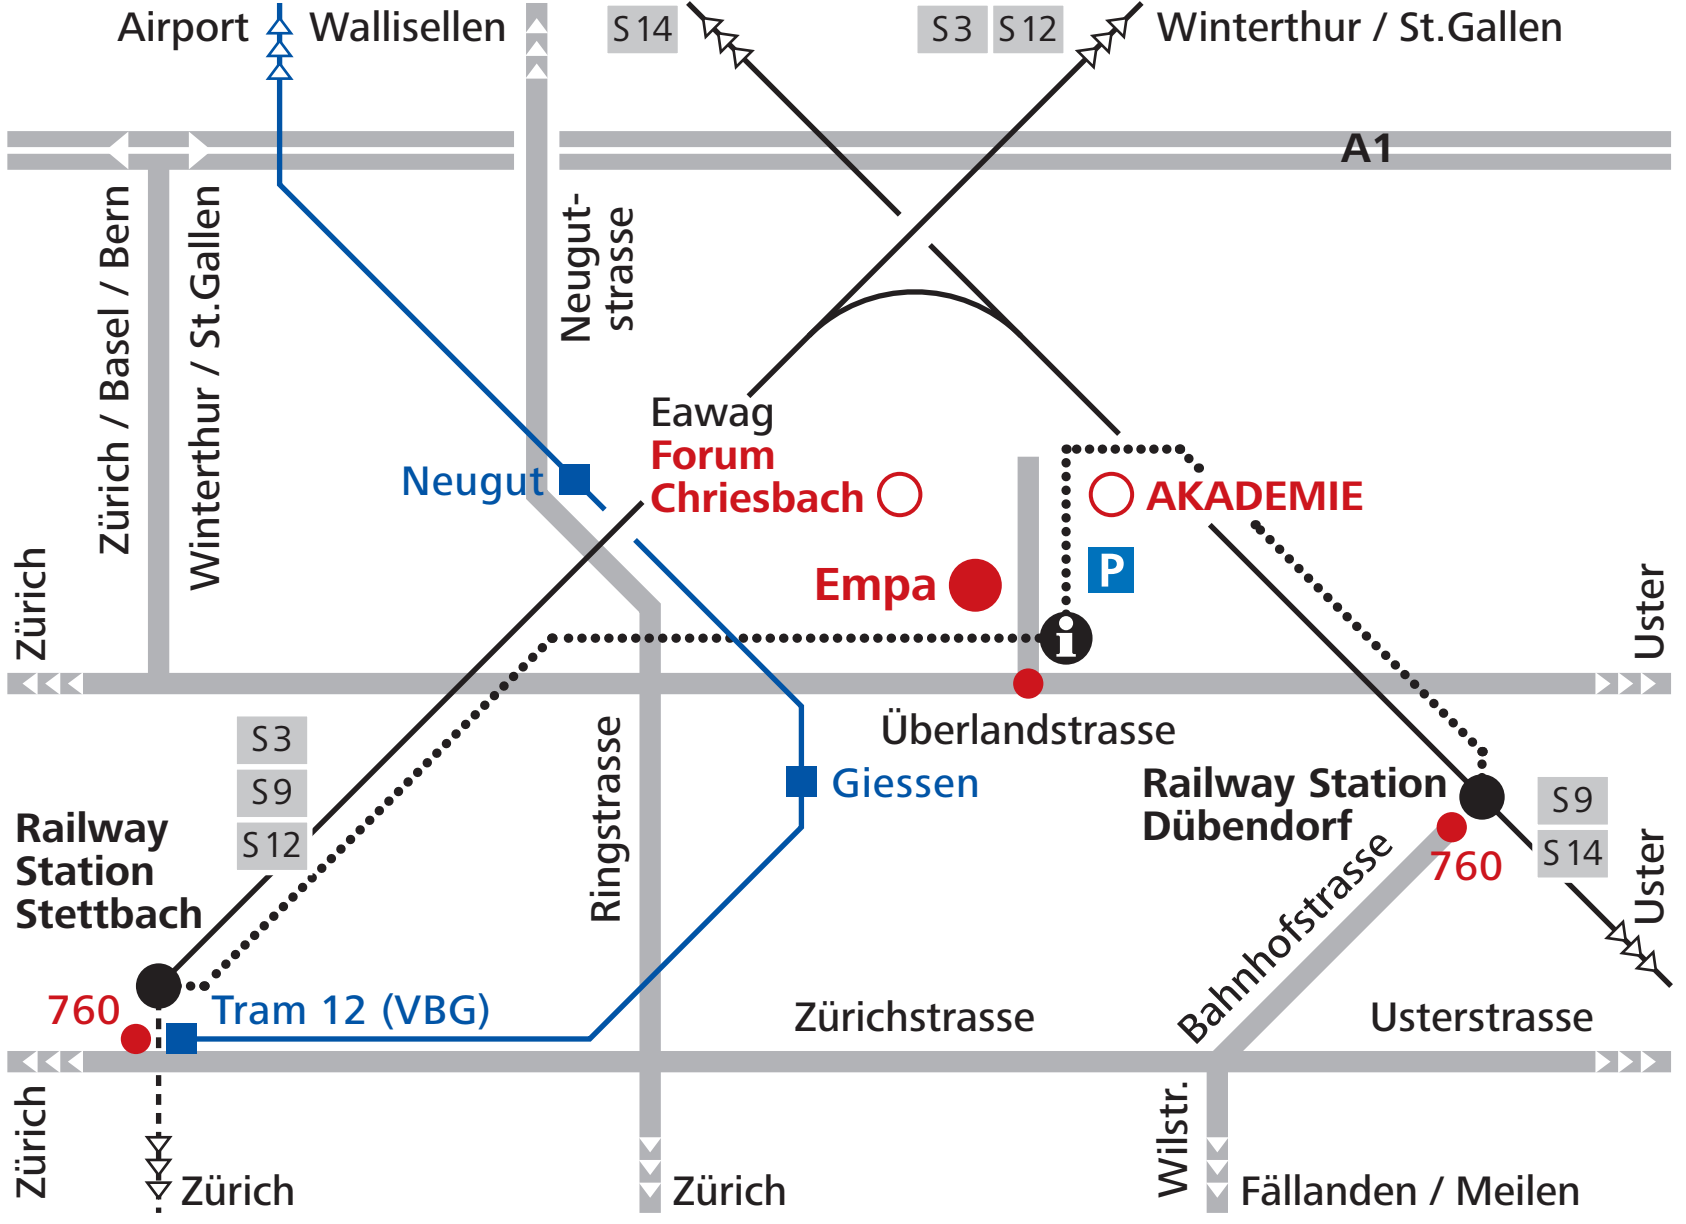

Main connections to the Empa location in Dübendorf (extensive)

● Bus Stop
 ■ Glattalbahn Stop
 Footpath
 Dübendorf 10 min, Stettbach 20 min