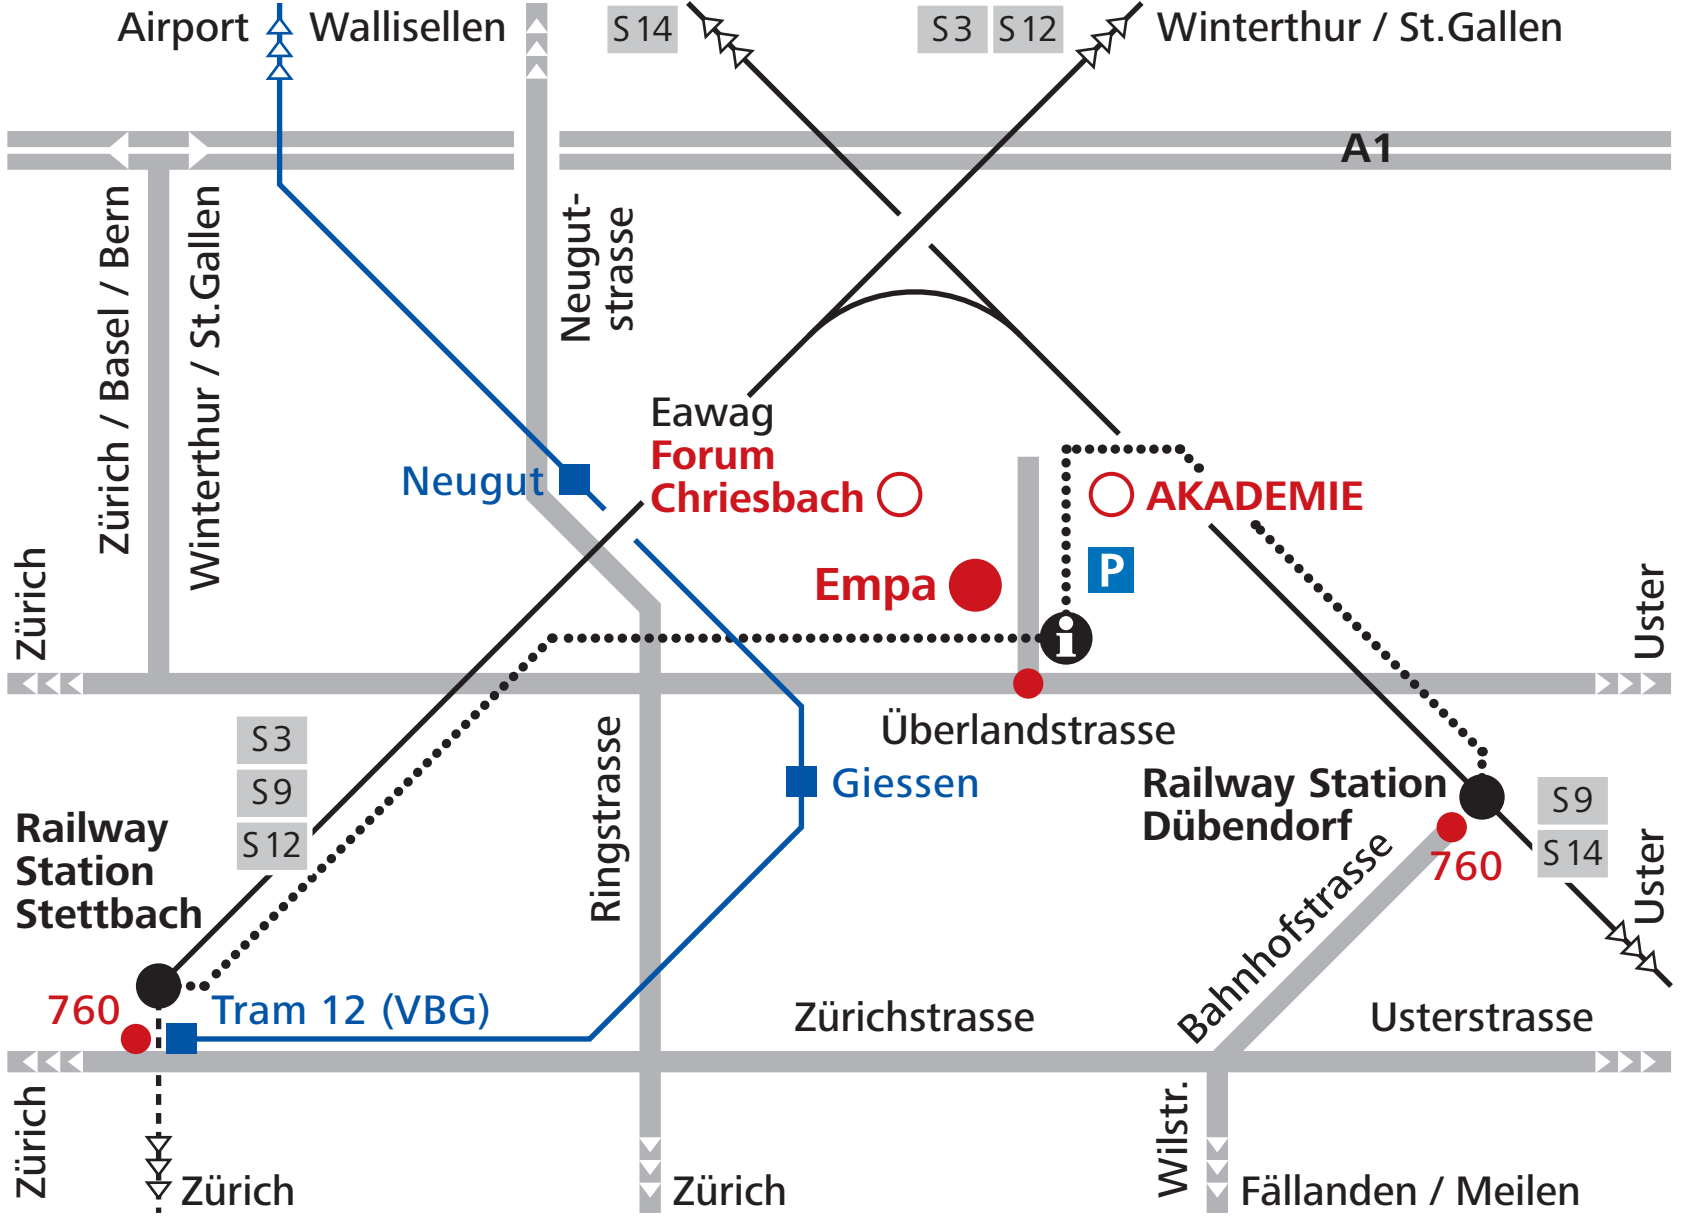

Main connections to the Empa location in Dübendorf (extensive)

● Bus Stop
 ■ Glattalbahn Stop
 Footpath
 Dübendorf 10 min, Stettbach 20 min